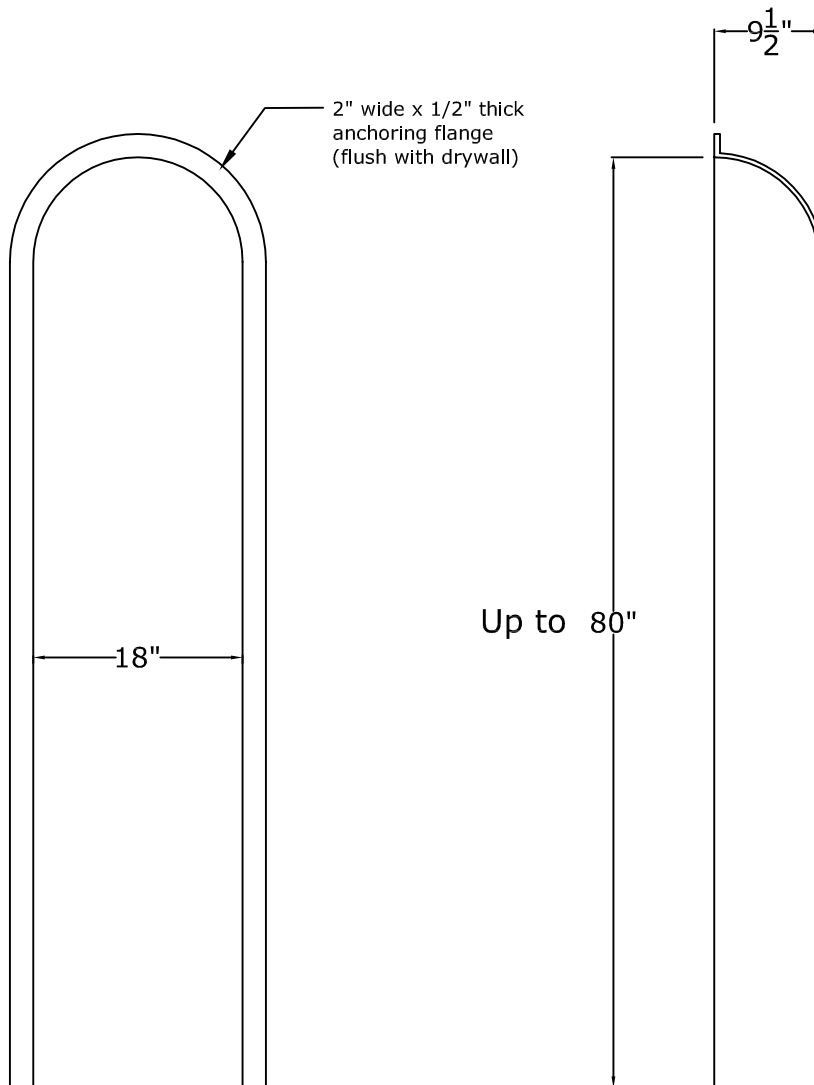

18" x 9 $\frac{1}{2}$ " Smooth Niche Cab

Rough Framing Dimensions:

19 $\frac{1}{2}$ " Wide x 81" High (for full height niche cab). Add an additional $\frac{3}{4}$ " for our seat.

© Copyright 2012

RWM Inc.

Rough Framing Dimensions:

19 1/2" Wide X 81" High (for full height niche cab). Add an additional 3/4" for our seat.