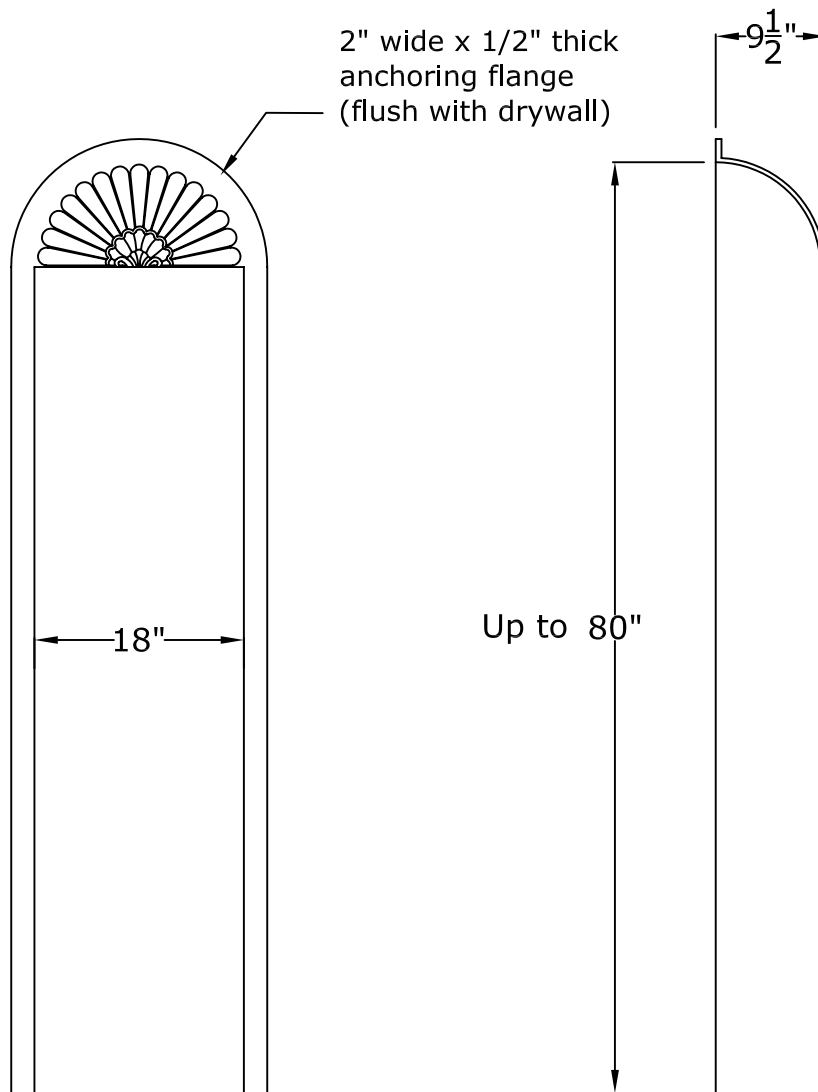

18" x 9 $\frac{1}{2}$ " Smooth Niche Cab

Rough Framing Dimensions:

19 $\frac{1}{2}$ " Wide x 81" High (for full height niche cab). Add an additional $\frac{3}{4}$ " for our seat.

© Copyright 2012

RWM Inc.

Rough Framing Dimensions:

19 1/2" Wide X 81" High (for full height niche cab). Add an additional 3/4" for our seat.