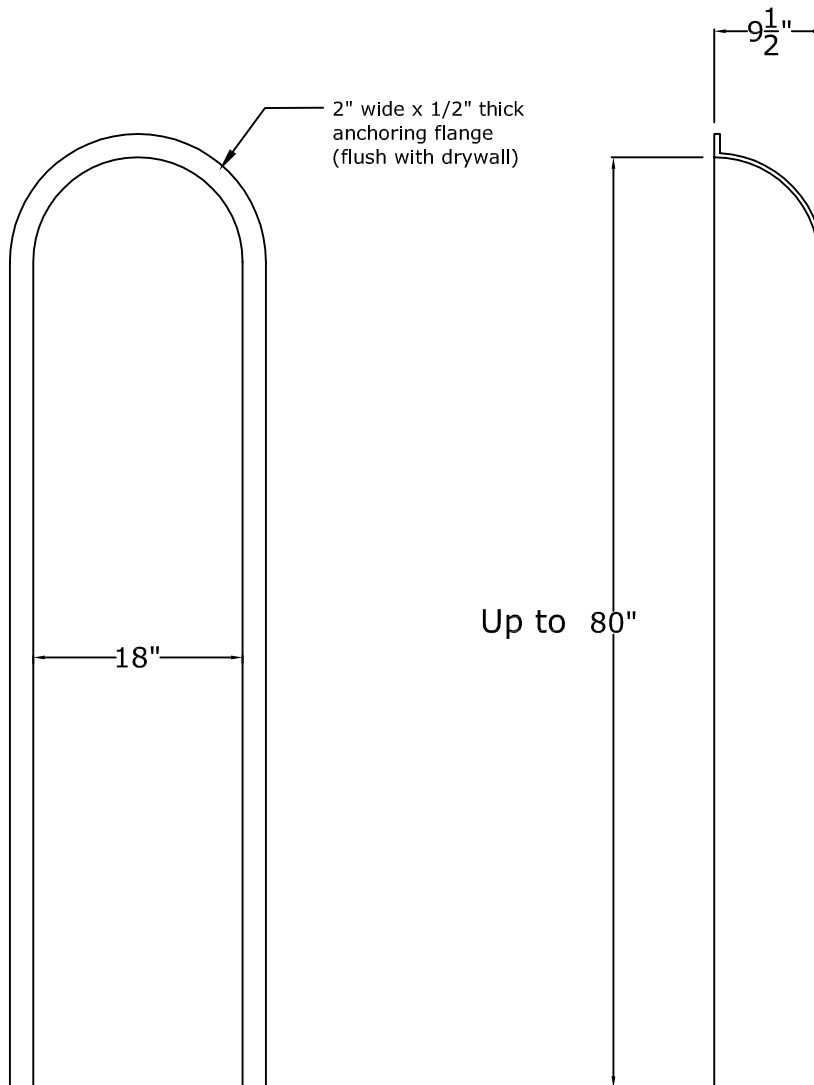

18" x 9 $\frac{1}{2}$ " Smooth Niche Cab

Rough Framing Dimensions:

19 $\frac{1}{2}$ " Wide x 81" High (for full height niche cab). Add an additional $\frac{3}{4}$ " for our seat.