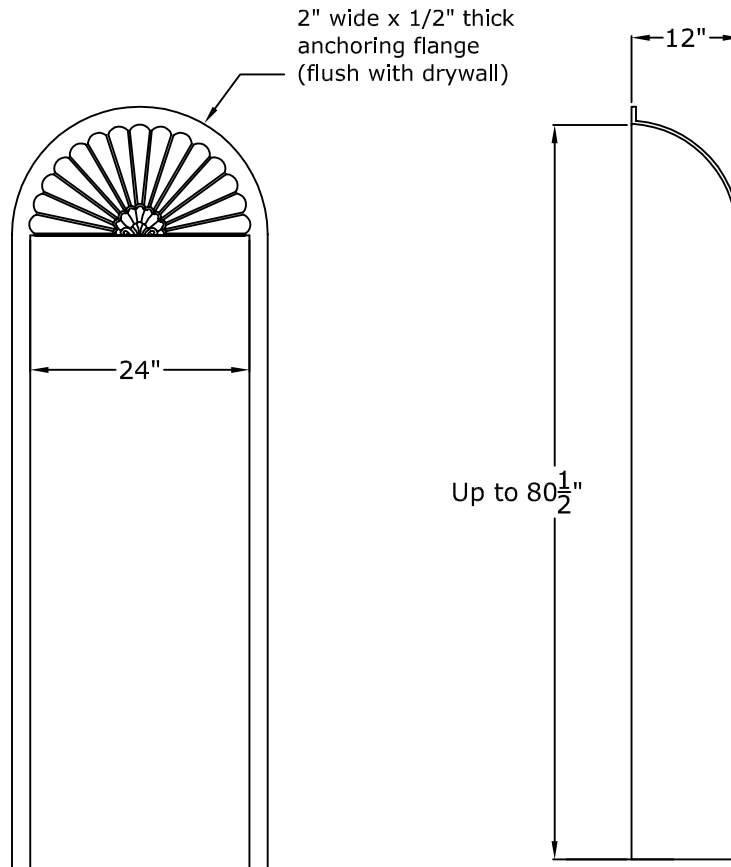

## 24" x 12" Smooth Niche Cab

Rough Framing Dimensions:

$25\frac{1}{2}$ " Wide x  $81\frac{1}{2}$ " High (for full height niche cab). Add an additional  $\frac{3}{4}$ " for our seat.

© Copyright 2017

## 24" x 12" Clamshell Niche Cab

Rough Framing Dimensions:

25 $\frac{1}{2}$ " Wide x 81 $\frac{1}{2}$ " High (for full height niche cab). Add an additional  $\frac{3}{4}$ " for our seat.