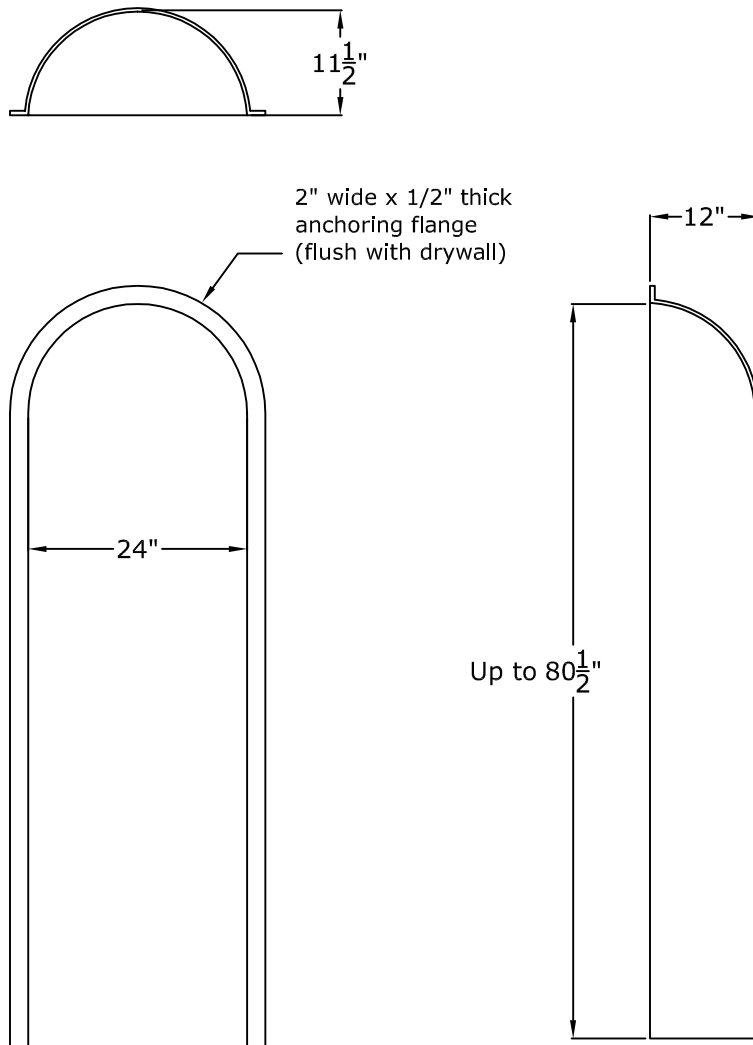

## 24" x 12" Smooth Niche Cab

Rough Framing Dimensions:

$25\frac{1}{2}$ " Wide x  $81\frac{1}{2}$ " High (for full height niche cab). Add an additional  $\frac{3}{4}$ " for our seat.

© Copyright 2017

## 24" x 12" Clamshell Niche Cab

Rough Framing Dimensions:

25 $\frac{1}{2}$ " Wide x 81 $\frac{1}{2}$ " High (for full height niche cab). Add an additional  $\frac{3}{4}$ " for our seat.