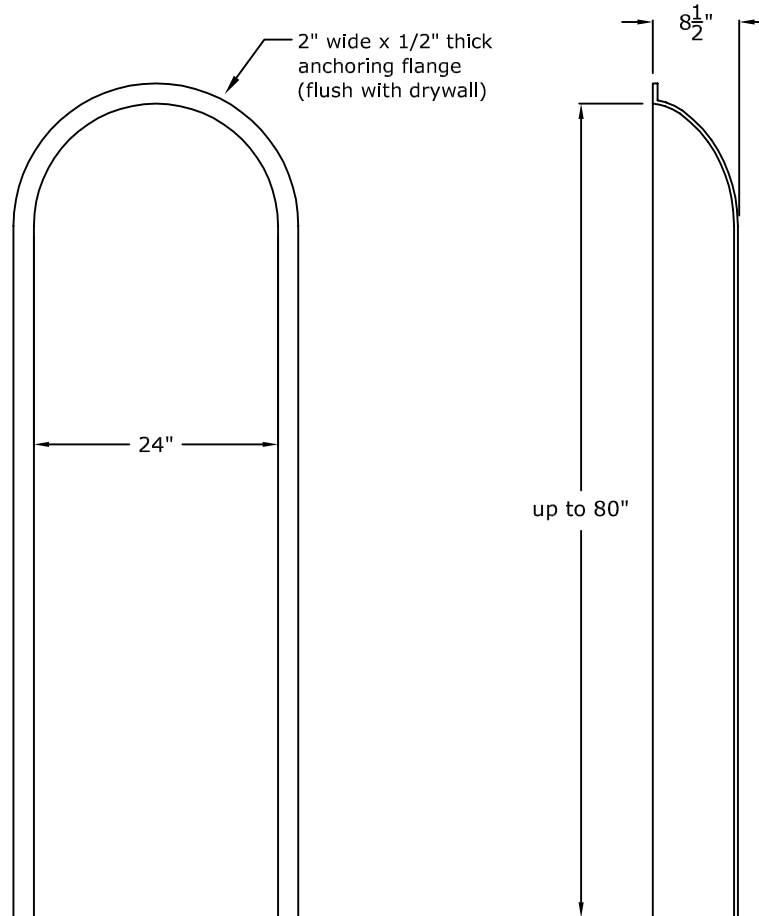

24" x 8 $\frac{1}{2}$ " Smooth Niche Cab

Rough Framing Dimensions:

25 $\frac{1}{2}$ " Wide x 81" High (for full height niche cab). Add an additional $\frac{3}{4}$ " for our seat.