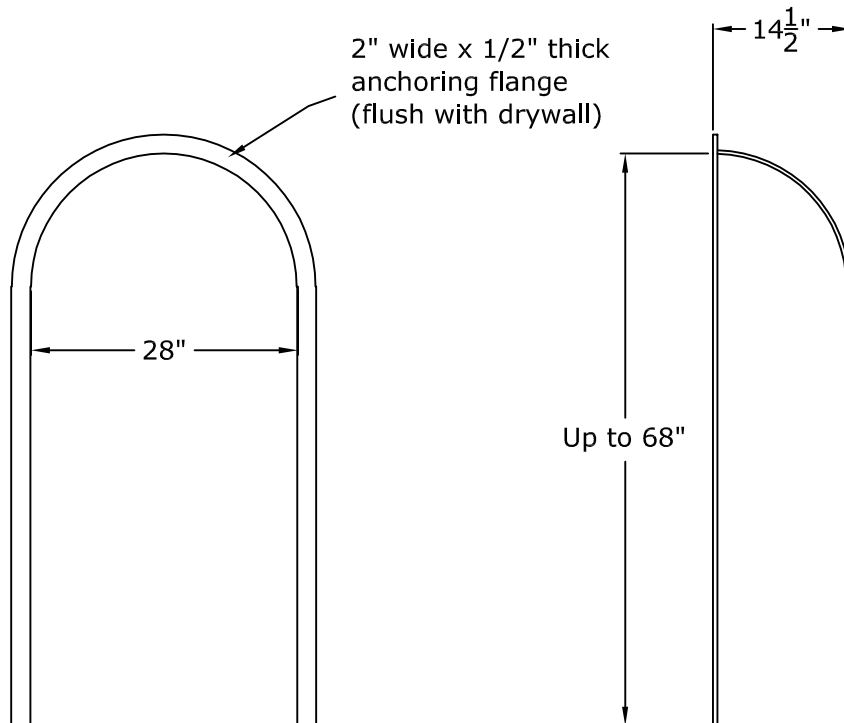

28" x 14½" Smooth Niche Cab

Rough Framing Dimensions:

29½" Wide x 69" High (for full height niche cab). Add an additional ¾" for our seat.