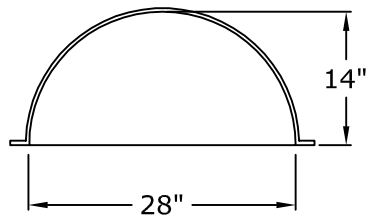

28" x 14½" Smooth Niche Cab

Rough Framing Dimensions:

29½" Wide x 69" High (for full height niche cab). Add an additional ¾" for our seat.