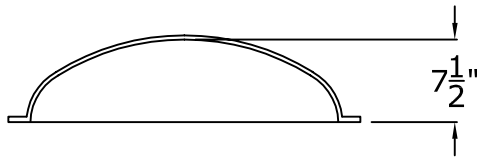

28" x 8" Smooth Niche Cab

Rough Framing Dimensions:

29 $\frac{1}{2}$ " Wide x 81" High (for full height niche cab). Add an additional $\frac{3}{4}$ " for our seat.