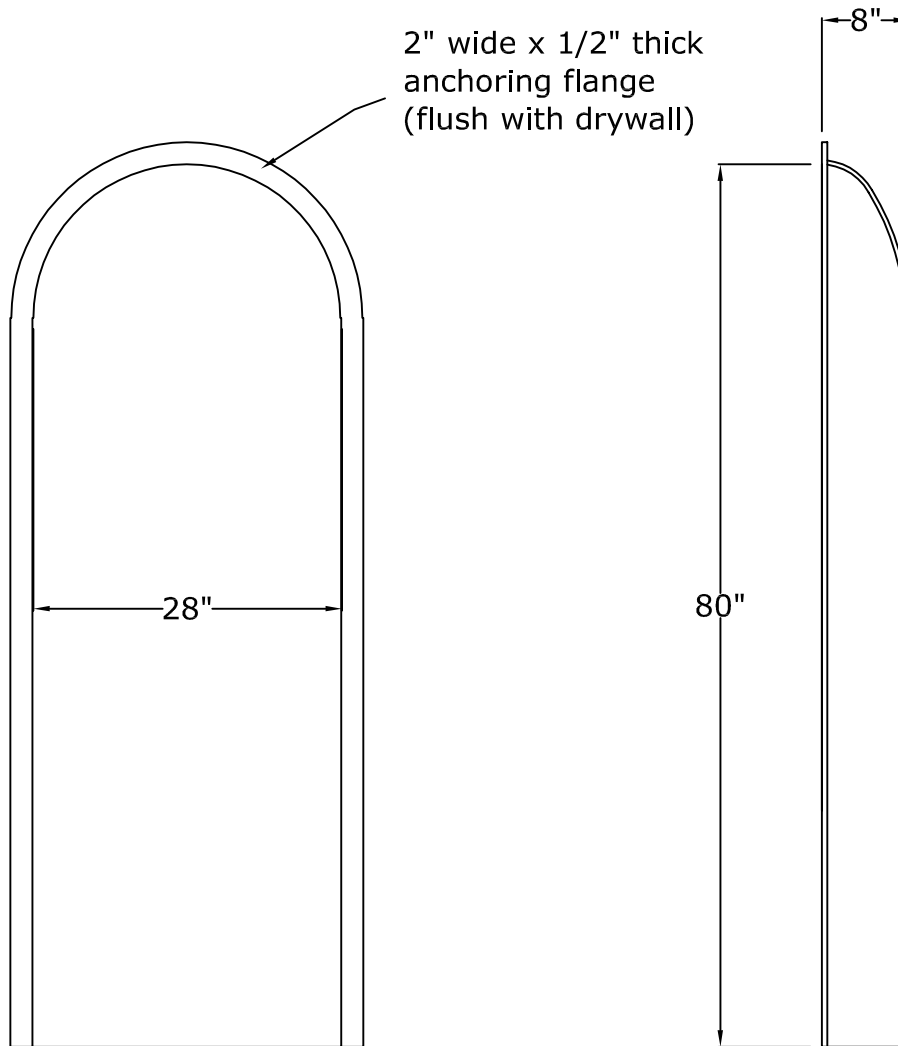

28" x 8" Smooth Niche Cab

Rough Framing Dimensions:

29 $\frac{1}{2}$ " Wide x 81" High (for full height niche cab). Add an additional $\frac{3}{4}$ " for our seat.