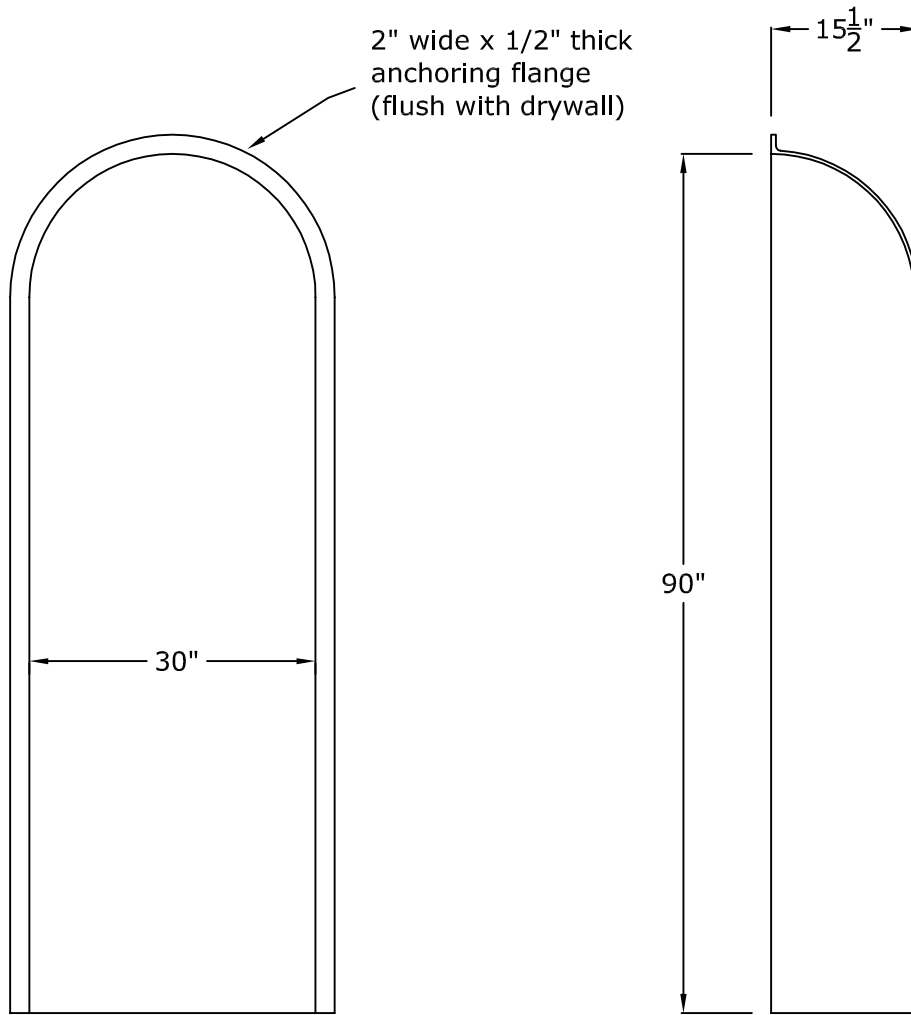

30" Smooth Niche Cab with 15" Inner Depth

Rough Framing Dimensions:

31 $\frac{1}{2}$ " Wide x 91" High (for full height niche cab). Add an additional $\frac{3}{4}$ " for our seat.