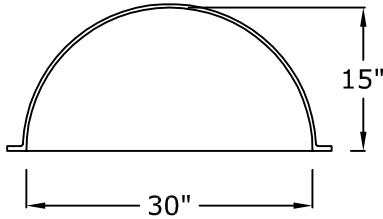

30" Smooth Niche Cab with 15" Inner Depth

Rough Framing Dimensions:

31 $\frac{1}{2}$ " Wide x 91" High (for full height niche cab). Add an additional $\frac{3}{4}$ " for our seat.