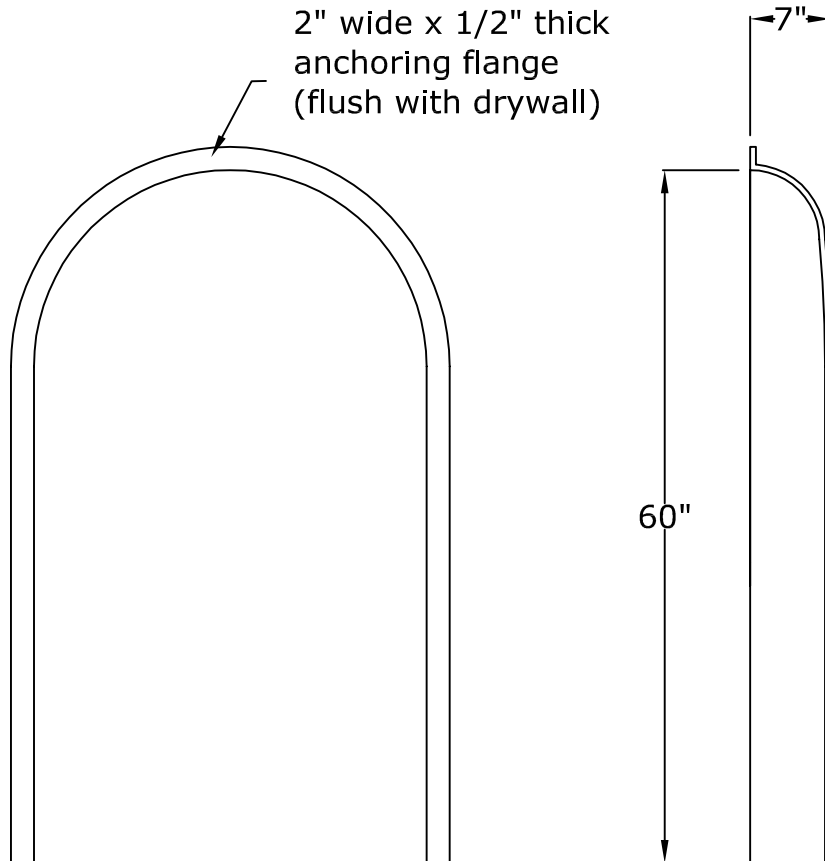

## 34" x 6 $\frac{1}{2}$ " Smooth Niche Cab

Rough Framing Dimensions:

36 $\frac{1}{2}$ " Wide x 81" High (for full height niche cab). Add an additional  $\frac{3}{4}$ " for our seat.