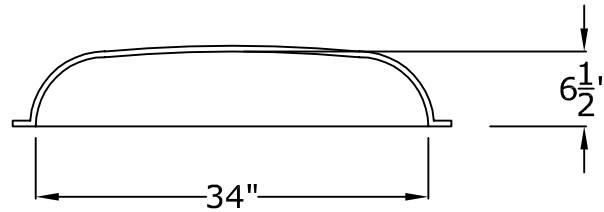

## 34" x 6 $\frac{1}{2}$ " Smooth Niche Cab

Rough Framing Dimensions:

36 $\frac{1}{2}$ " Wide x 81" High (for full height niche cab). Add an additional  $\frac{3}{4}$ " for our seat.