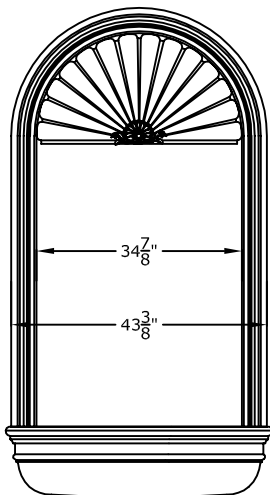

34 $\frac{7}{8}$ " x 12 $\frac{3}{4}$ " Niche Cab with Attached Casing

Clamshell

Smooth