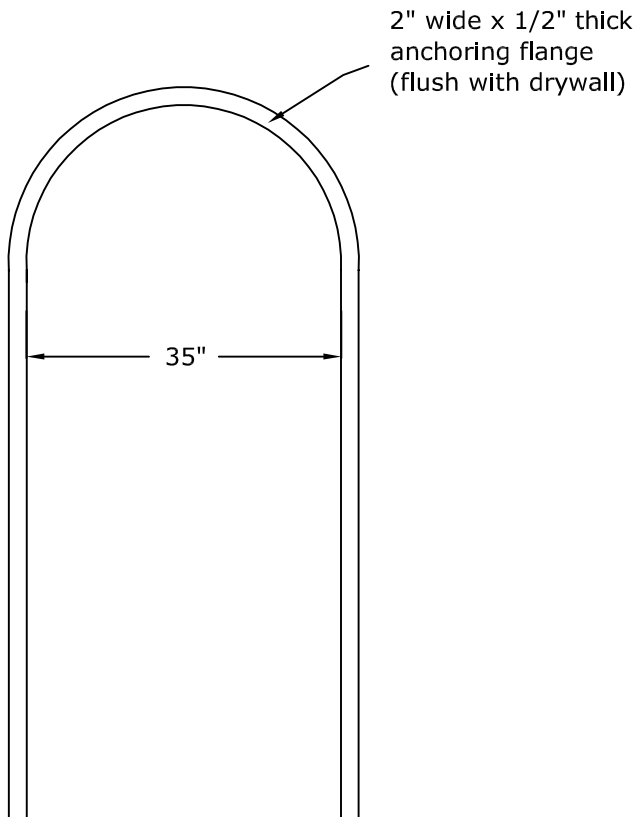

35" x 13 $\frac{7}{8}$ " Smooth Niche Cab

Rough Framing Dimensions:

36 $\frac{1}{2}$ " Wide x 81" High (for full height niche cab). Add an additional $\frac{3}{4}$ " for our seat.