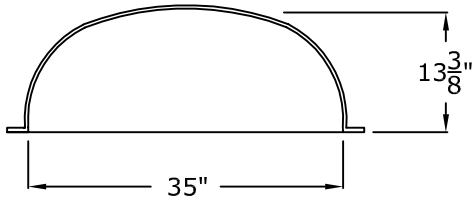

35" x 13 $\frac{7}{8}$ " Smooth Niche Cab

Rough Framing Dimensions:

36 $\frac{1}{2}$ " Wide x 81" High (for full height niche cab). Add an additional $\frac{3}{4}$ " for our seat.