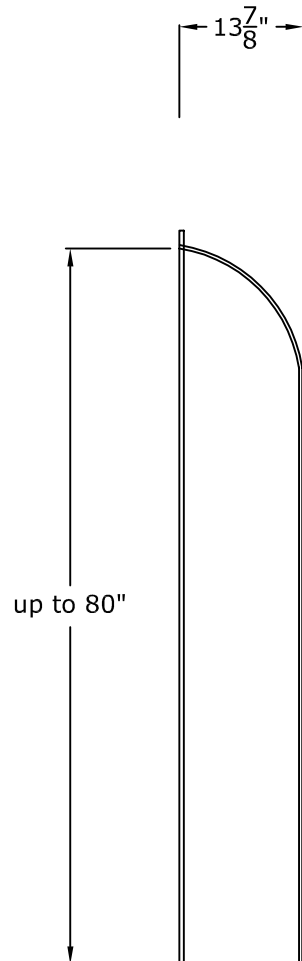

© Copyright 2017

RWM Inc.

6419 South Cottonwood Street, Murray, Utah 84107
Phone: 801-268-2400 Toll Free: 1-855-RWM-ARTS (796-2787)
Fax: 801-268-2522 E-mail: info@rwm-inc.com

Visit our website at www.rwm-inc.com

35" x 13 $\frac{7}{8}$ " Smooth Niche Cab

Rough Framing Dimensions:

36 $\frac{1}{2}$ " Wide x 81" High (for full height niche cab). Add an additional $\frac{3}{4}$ " for our seat.