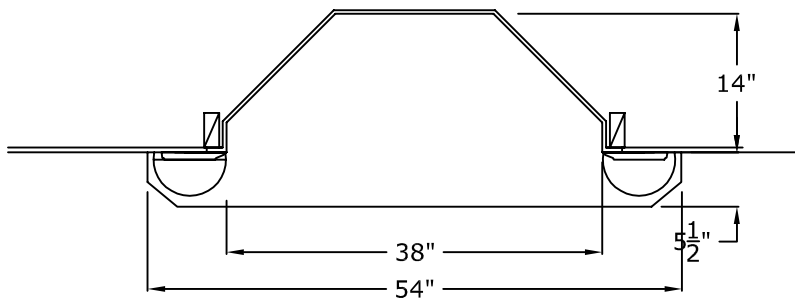

## 38" W x 14<sup>3</sup>/<sub>8</sub>" D Gothic Niche Cab

© Copyright 2017

### 38" W x 14<sup>3</sup>/<sub>8</sub>" D Gothic Niche Cab: Framing Detail

**RWM**®

© Copyright 2017

### 38" W x 14<sup>3</sup>/<sub>8</sub>" D Gothic Niche Cab: With Rope Column & Casings

© Copyright 2017