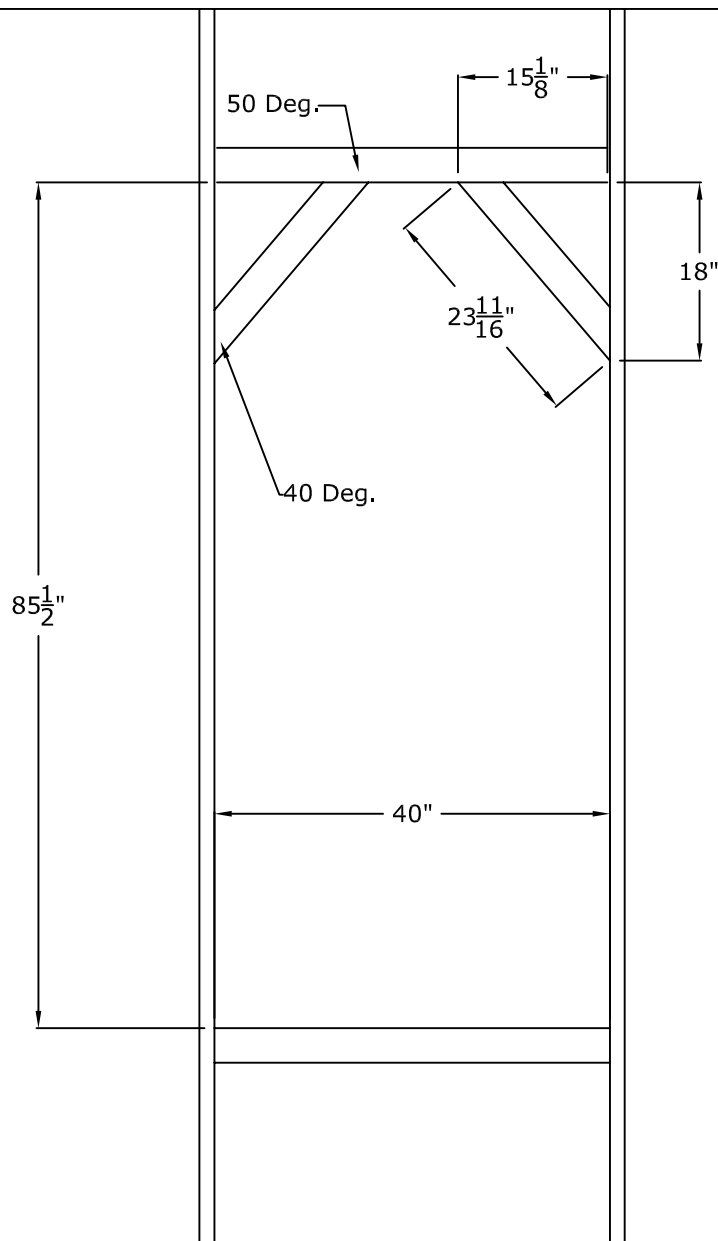

## 38" W x 14<sup>3</sup>/<sub>8</sub>" D Gothic Niche Cab

© Copyright 2017

### 38" W x 14<sup>3</sup>/<sub>8</sub>" D Gothic Niche Cab: Framing Detail

**RWM**®

© Copyright 2017

### 38" W x 14<sup>3</sup>/<sub>8</sub>" D Gothic Niche Cab: With Rope Column & Casings

© Copyright 2017

### 38" W x 14<sup>3</sup>/<sub>8</sub>" D Gothic Niche Cab: With Casings