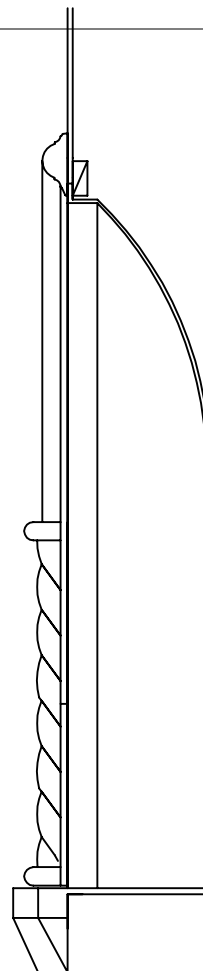

# RWM Inc.

6419 South Cottonwood Street, Murray, Utah 84107  
Phone: 801-268-2400 Toll Free: 1-855-RWM-ARTS (796-2787)  
Fax: 801-268-2522 E-mail: info@rwm-inc.com

Visit our website at [www.rwm-inc.com](http://www.rwm-inc.com)

## 38" W x 14<sup>3</sup>/<sub>8</sub>" D Gothic Niche Cab

© Copyright 2017

### 38" W x 14<sup>3</sup>/<sub>8</sub>" D Gothic Niche Cab: Framing Detail

**RWM**®

© Copyright 2017

### 38" W x 14<sup>3</sup>/<sub>8</sub>" D Gothic Niche Cab: With Rope Column & Casings

© Copyright 2017