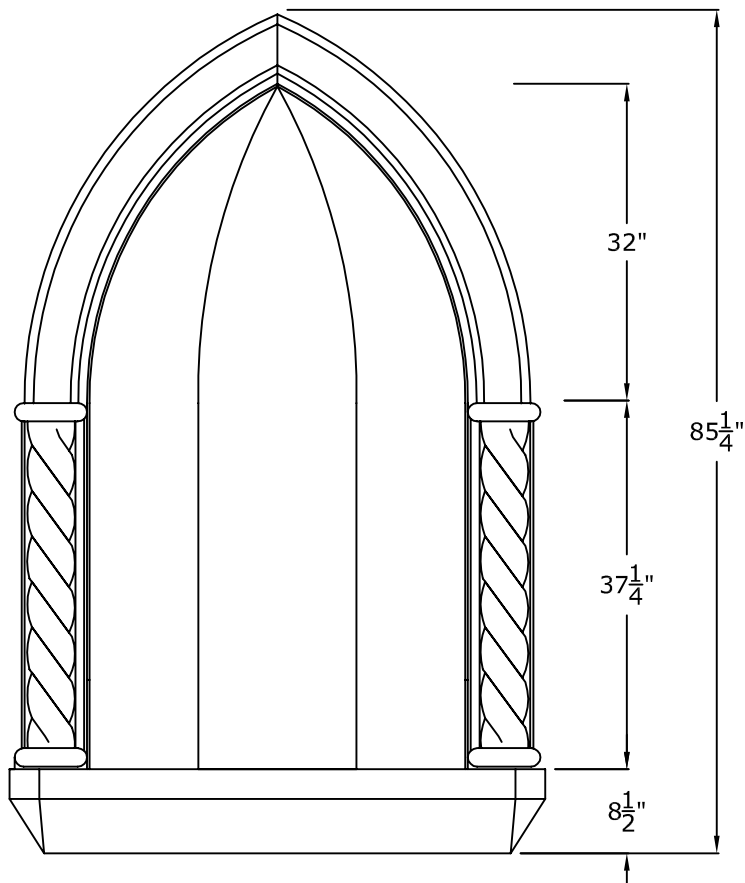

## 38" W x 14<sup>3</sup>/<sub>8</sub>" D Gothic Niche Cab

© Copyright 2017

### 38" W x 14<sup>3</sup>/<sub>8</sub>" D Gothic Niche Cab: Framing Detail

**RWM**®

© Copyright 2017

### 38" W x 14<sup>3</sup>/<sub>8</sub>" D Gothic Niche Cab: With Rope Column & Casings

© Copyright 2017

### 38" W x 14<sup>3</sup>/<sub>8</sub>" D Gothic Niche Cab: With Casings