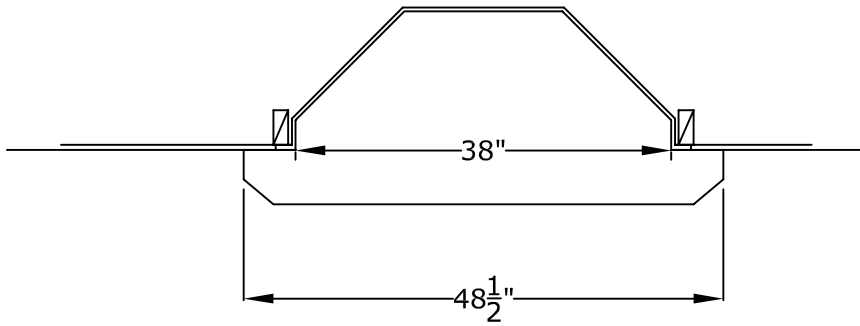

## 38" W x 14<sup>3</sup>/<sub>8</sub>" D Gothic Niche Cab

© Copyright 2017

### 38" W x 14<sup>3</sup>/<sub>8</sub>" D Gothic Niche Cab: Framing Detail

**RWM**®

© Copyright 2017

### 38" W x 14<sup>3</sup>/<sub>8</sub>" D Gothic Niche Cab: With Rope Column & Casings

© Copyright 2017