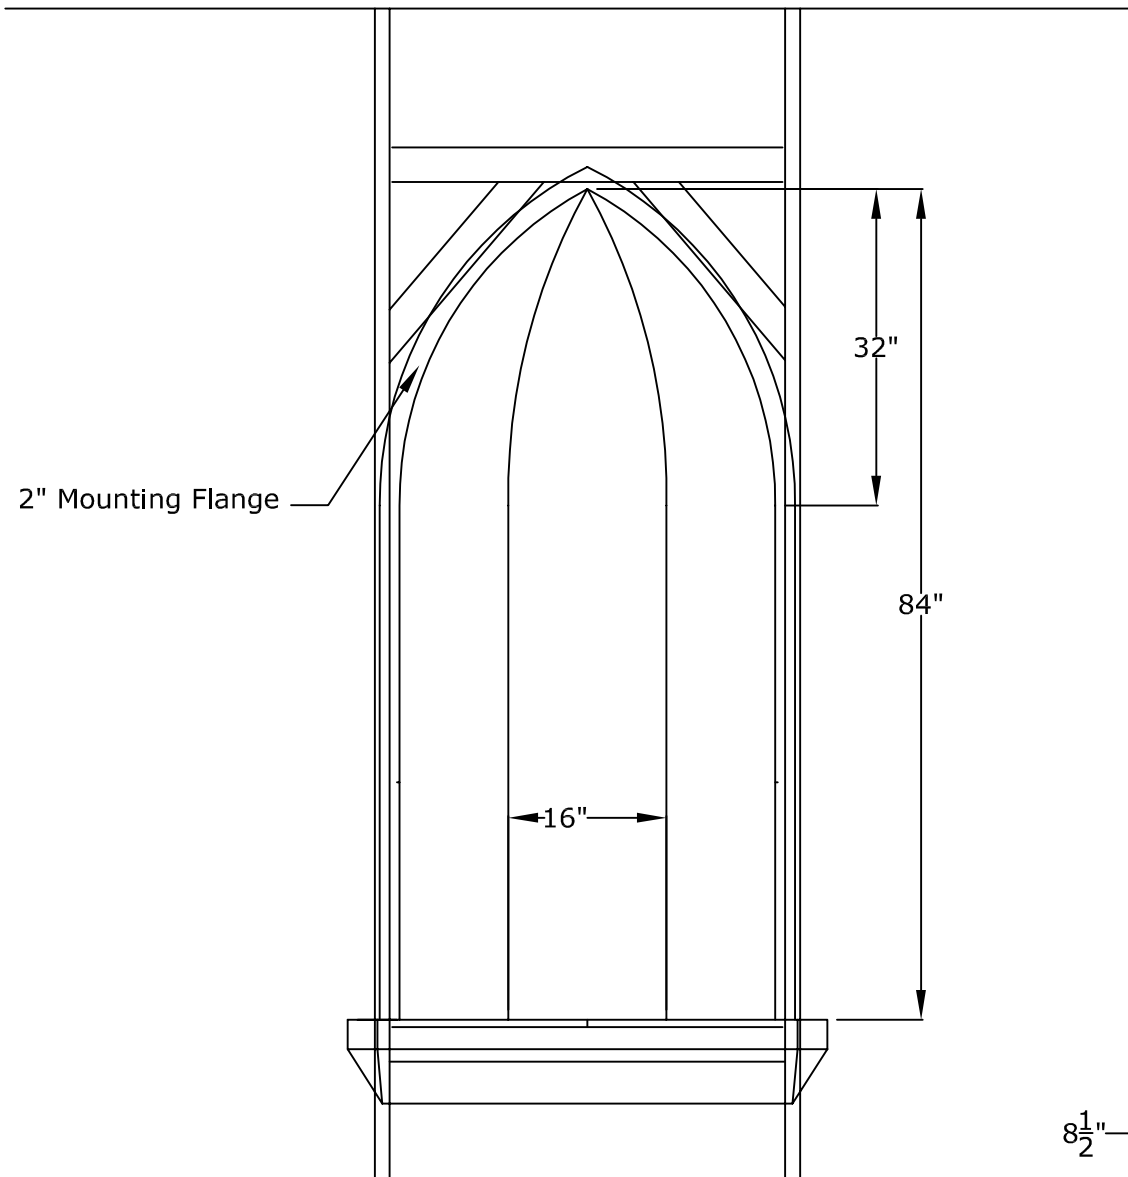

## 38" W x 14<sup>3</sup>/<sub>8</sub>" D Gothic Niche Cab

© Copyright 2017

### 38" W x 14<sup>3</sup>/<sub>8</sub>" D Gothic Niche Cab: Framing Detail

**RWM**®

© Copyright 2017

### 38" W x 14<sup>3</sup>/<sub>8</sub>" D Gothic Niche Cab: With Rope Column & Casings

© Copyright 2017

### 38" W x 14<sup>3</sup>/<sub>8</sub>" D Gothic Niche Cab: With Casings