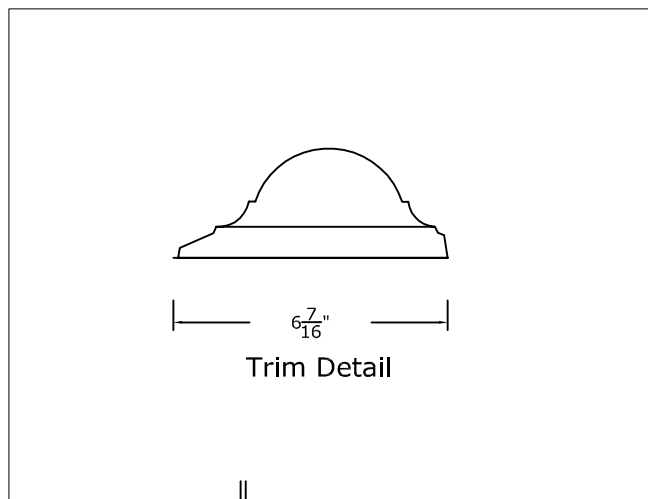

### 38" W x 14<sup>3</sup>/<sub>8</sub>" D Gothic Niche Cab: Framing Detail

**RWM**®

© Copyright 2017

### 38" W x 14<sup>3</sup>/<sub>8</sub>" D Gothic Niche Cab: With Rope Column & Casings

© Copyright 2017

### 38" W x 14<sup>3</sup>/<sub>8</sub>" D Gothic Niche Cab: With Casings