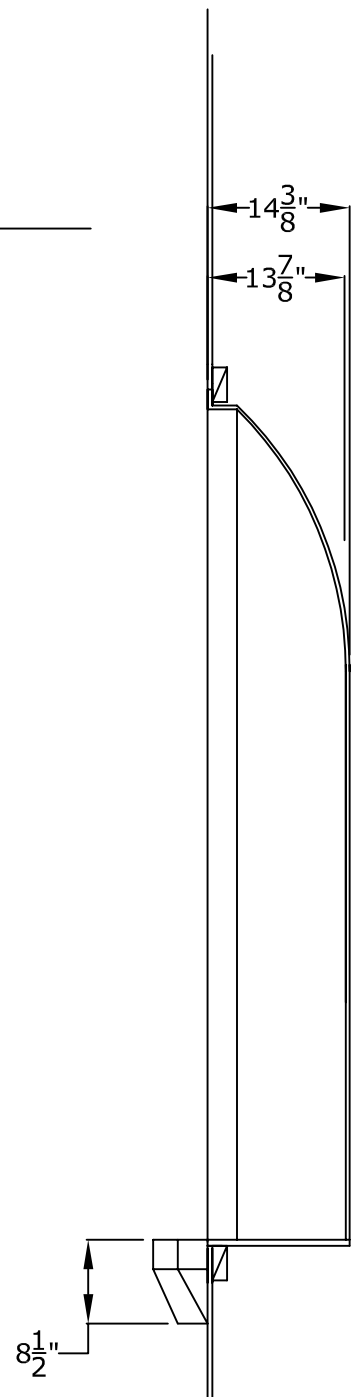

## 38" W x 14<sup>3</sup>/<sub>8</sub>" D Gothic Niche Cab

© Copyright 2017

### 38" W x 14<sup>3</sup>/<sub>8</sub>" D Gothic Niche Cab: Framing Detail

**RWM**®

© Copyright 2017

### 38" W x 14<sup>3</sup>/<sub>8</sub>" D Gothic Niche Cab: With Rope Column & Casings

© Copyright 2017

### 38" W x 14<sup>3</sup>/<sub>8</sub>" D Gothic Niche Cab: With Casings