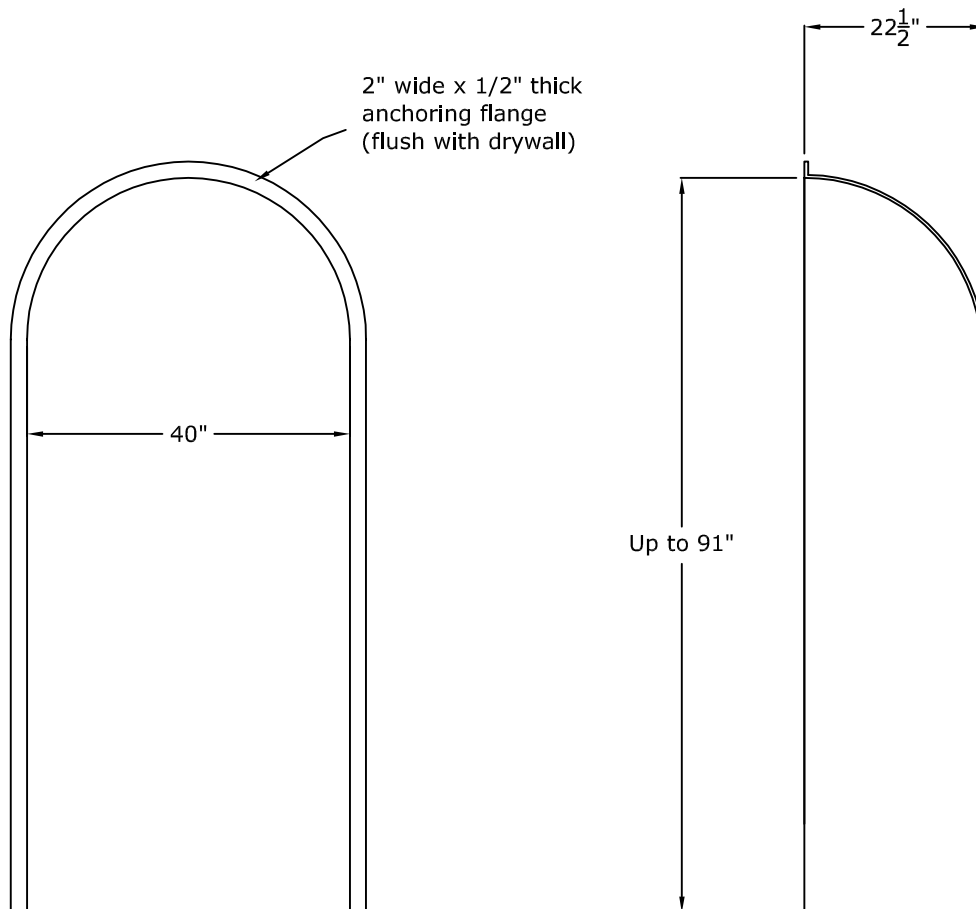

40" x 22 $\frac{1}{2}$ " Smooth Niche Cab

Rough Framing Dimensions:

41 $\frac{1}{2}$ " Wide x 92" High (for full height niche cab). Add an additional $\frac{3}{4}$ " for our seat.