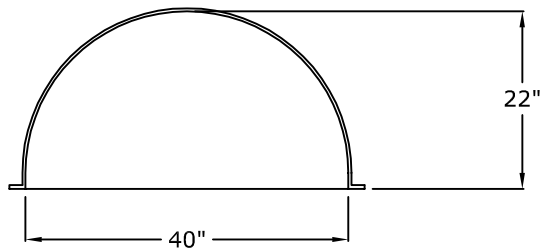

40" x 22 $\frac{1}{2}$ " Smooth Niche Cab

Rough Framing Dimensions:

41 $\frac{1}{2}$ " Wide x 92" High (for full height niche cab). Add an additional $\frac{3}{4}$ " for our seat.