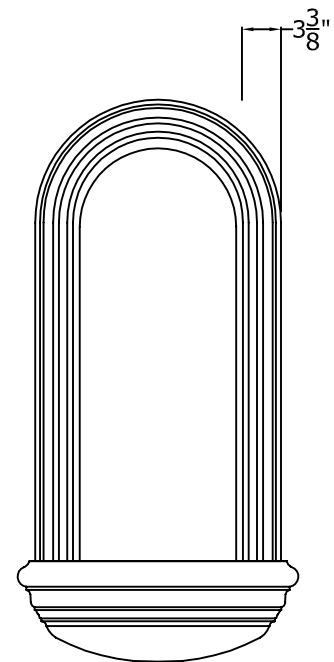

RWM Inc.

6419 South Cottonwood Street, Murray, Utah 84107
Phone: 801-268-2400 Toll Free: 1-855-RWM-ARTS (796-2787)
Fax: 801-268-2522 E-mail: info@rwm-inc.com

Visit our website at www.rwm-inc.com

French Curve Seat: For Partially-Recessed Niche

Smooth