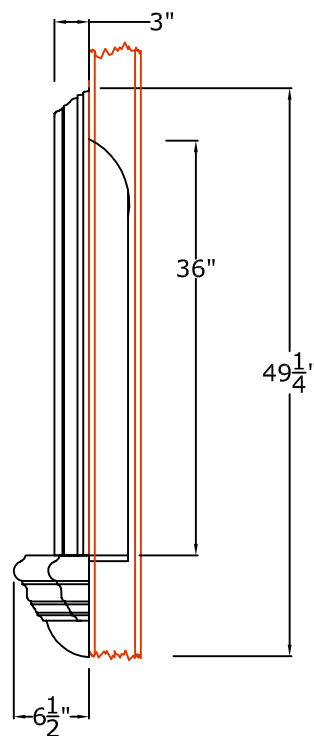

RWM Inc.

6419 South Cottonwood Street, Murray, Utah 84107
 Phone: 801-268-2400 Toll Free: 1-855-RWM-ARTS (796-2787)
 Fax: 801-268-2522 E-mail: info@rwm-inc.com

Visit our website at www.rwm-inc.com

French Curve Seat: For Partially-Recessed Niche

Clamshell

Smooth