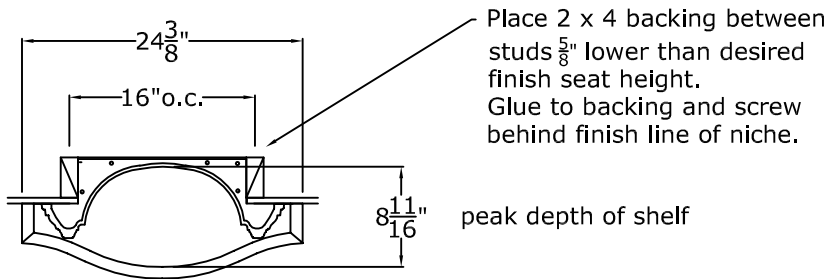

RWM Inc.

6419 South Cottonwood Street, Murray, Utah 84107
 Phone: 801-268-2400 Toll Free: 1-855-RWM-ARTS (796-2787)
 Fax: 801-268-2522 E-mail: info@rwm-inc.com

Visit our website at www.rwm-inc.com

French Curve Seat: For Partially-Recessed Niche