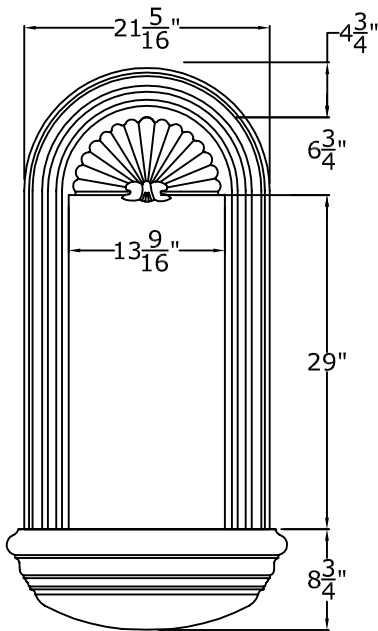

RWM Inc.

6419 South Cottonwood Street, Murray, Utah 84107
 Phone: 801-268-2400 Toll Free: 1-855-RWM-ARTS (796-2787)
 Fax: 801-268-2522 E-mail: info@rwm-inc.com

Visit our website at www.rwm-inc.com

French Curve Seat: For Partially-Recessed Niche