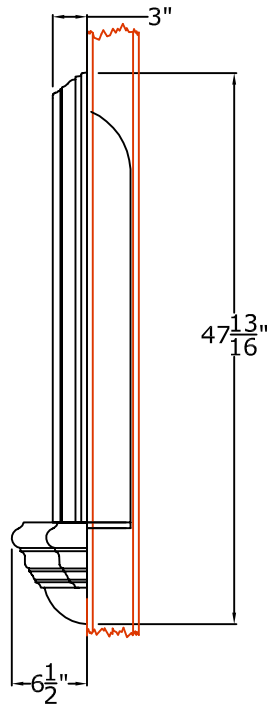

RWM Inc.

6419 South Cottonwood Street, Murray, Utah 84107
Phone: 801-268-2400 Toll Free: 1-855-RWM-ARTS (796-2787)
Fax: 801-268-2522 E-mail: info@rwm-inc.com

Visit our website at www.rwm-inc.com

French Curve Seat: For Partially-Recessed Niche

Smooth