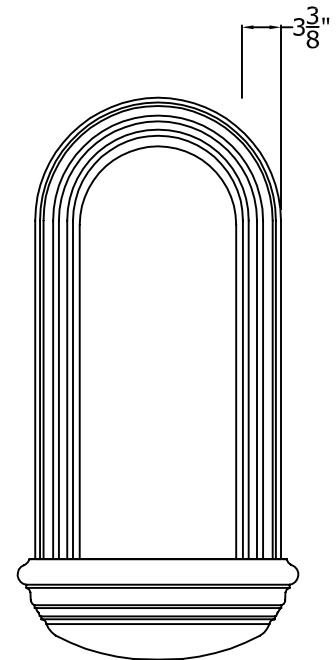

RWM Inc.

6419 South Cottonwood Street, Murray, Utah 84107
Phone: 801-268-2400 Toll Free: 1-855-RWM-ARTS (796-2787)
Fax: 801-268-2522 E-mail: info@rwm-inc.com

Visit our website at www.rwm-inc.com

French Curve Seat: For Partially-Recessed Niche

Smooth