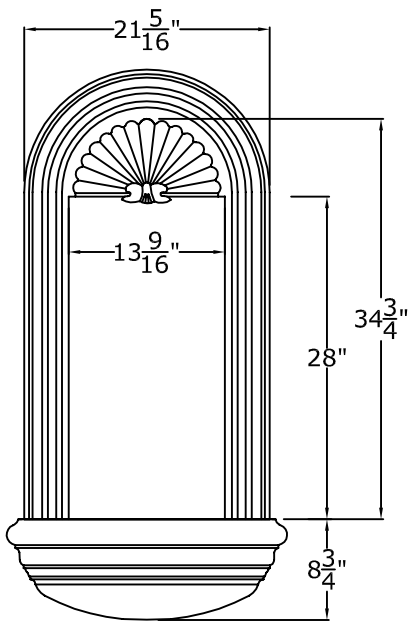

RWM Inc.

6419 South Cottonwood Street, Murray, Utah 84107
 Phone: 801-268-2400 Toll Free: 1-855-RWM-ARTS (796-2787)
 Fax: 801-268-2522 E-mail: info@rwm-inc.com

Visit our website at www.rwm-inc.com

French Curve Seat: For Partially-Recessed Niche