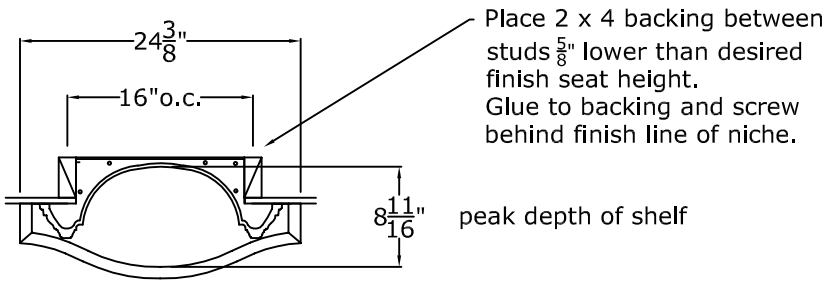

RWM Inc.

6419 South Cottonwood Street, Murray, Utah 84107
 Phone: 801-268-2400 Toll Free: 1-855-RWM-ARTS (796-2787)
 Fax: 801-268-2522 E-mail: info@rwm-inc.com

Visit our website at www.rwm-inc.com

French Curve Seat: For Partially-Recessed Niche