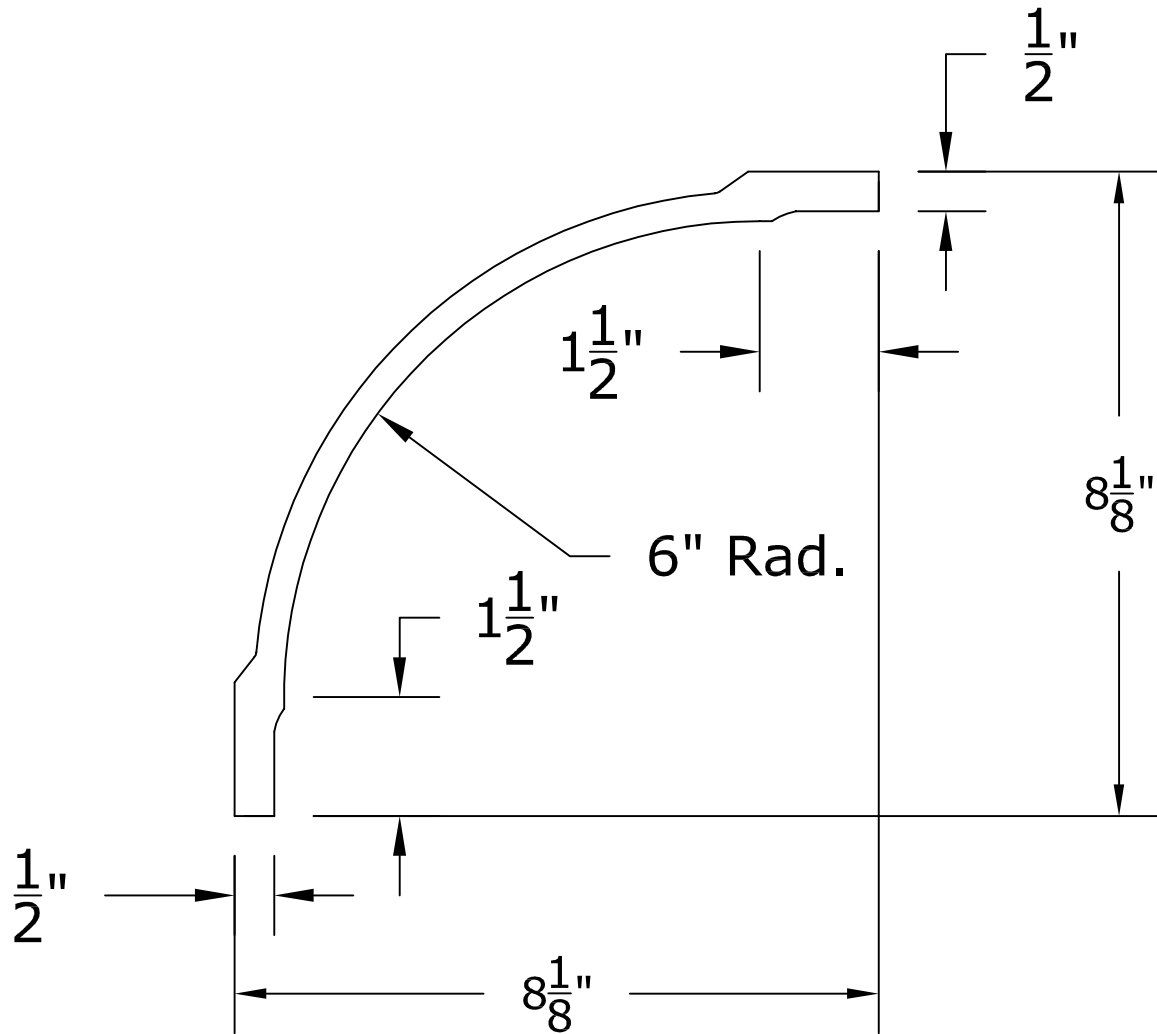

© Copyright 2024

RWM Inc.

6419 South Cottonwood Street, Murray, Utah 84107

Phone: 801-268-2400 Fax: 801-268-2522

E-mail: info@rwm-inc.com

Visit our website at www.rwm-inc.com

6" Radius Cove with Recessed Edges for $\frac{1}{2}$ " Sheetrock (12' Lengths)

© Copyright 2024

RWM Inc.

6419 South Cottonwood Street, Murray, Utah 84107

Phone: 801-268-2400 Fax: 801-268-2522

E-mail: info@rwm-inc.com

Visit our website at www.rwm-inc.com

6" Radius Cove with Recessed Edges for $\frac{5}{8}$ " Sheetrock (12' Lengths)