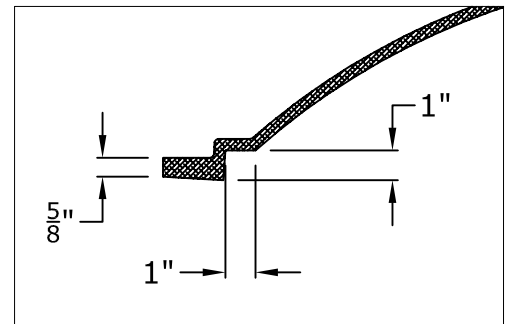

© Copyright 2024

RWM Inc.

6419 South Cottonwood Street, Murray, Utah 84107

Phone: 801-268-2400 Fax: 801-268-2522

E-mail: info@rwm-inc.com

Visit our website at www.rwm-inc.com

32" Dome with Step 7½" Overall Rise

© Copyright 2024

RWM Inc.

6419 South Cottonwood Street, Murray, Utah 84107

Phone: 801-268-2400 Fax: 801-268-2522

E-mail: info@rwm-inc.com

Visit our website at www.rwm-inc.com

33 $\frac{7}{8}$ " Dome with Step 7 $\frac{1}{2}$ " Overall Rise: Framing Detail