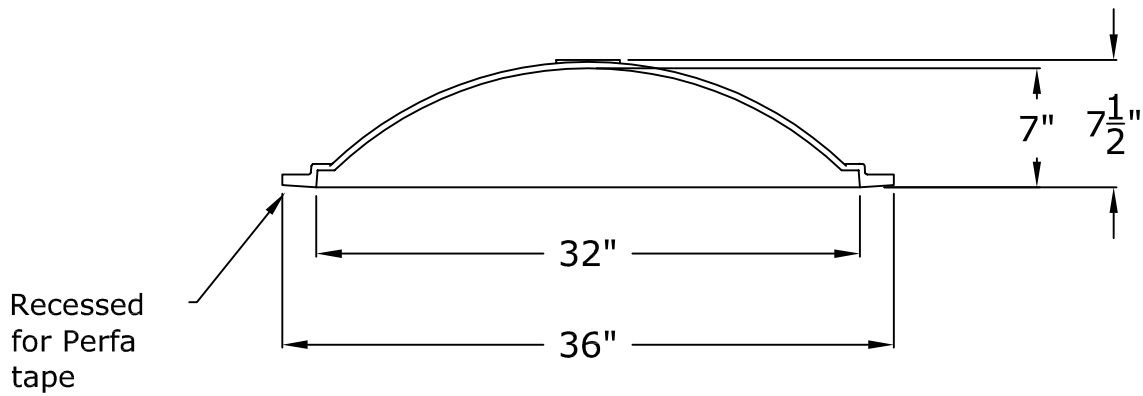

© Copyright 2024

RWM Inc.

6419 South Cottonwood Street, Murray, Utah 84107

Phone: 801-268-2400 Fax: 801-268-2522

E-mail: info@rwm-inc.com

Visit our website at www.rwm-inc.com

32" Dome with Step 7½" Overall Rise